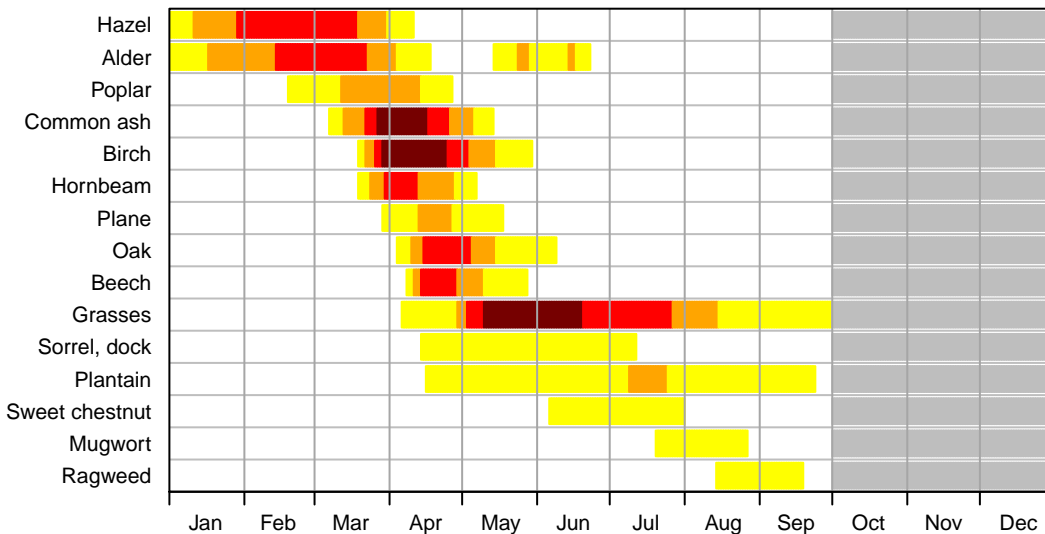

Pollen calendar

Central and east Swiss Plateau 2003–2022

low

moderate

high

very high

Pollen trap out of service