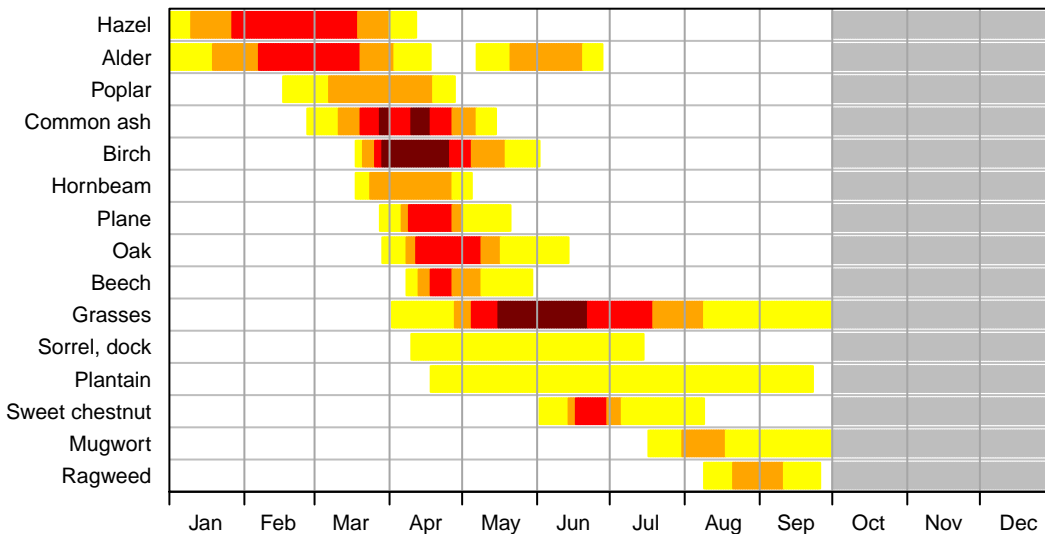

Pollen calendar

Switzerland 2003–2022

low

moderate

high

very high

Pollen trap out of service