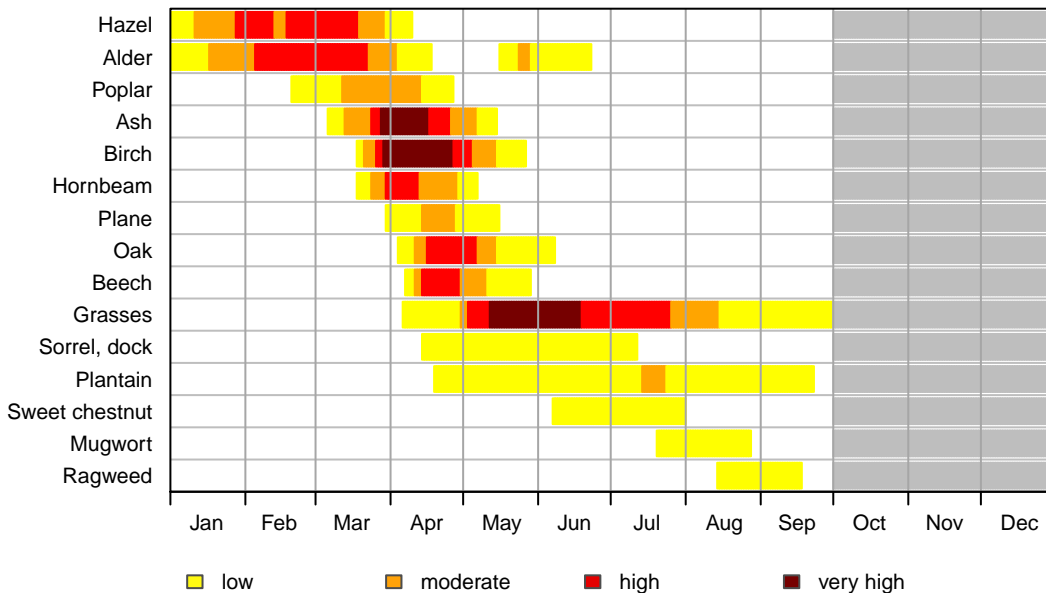

## Pollen calendar

### Central and east Swiss Plateau 2001–2020

low

moderate

high

very high

Pollen trap out of service