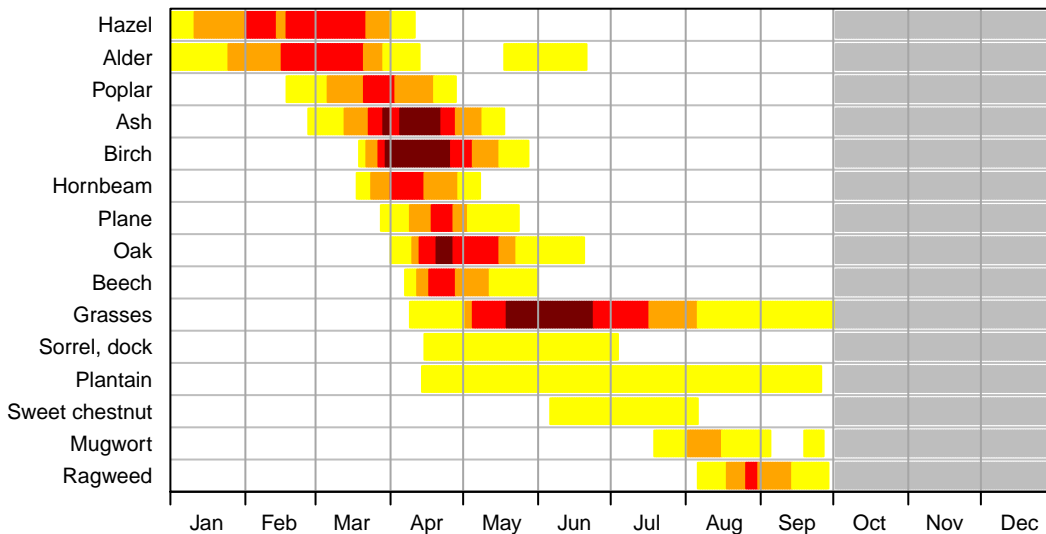

Swiss Confederation

Federal Department of Home Affairs FDHA
Federal Office of Meteorology and Climatology MeteoSwiss

Pollen calendar

West Swiss Plateau 2001–2020

low

moderate

high

very high

Pollen trap out of service