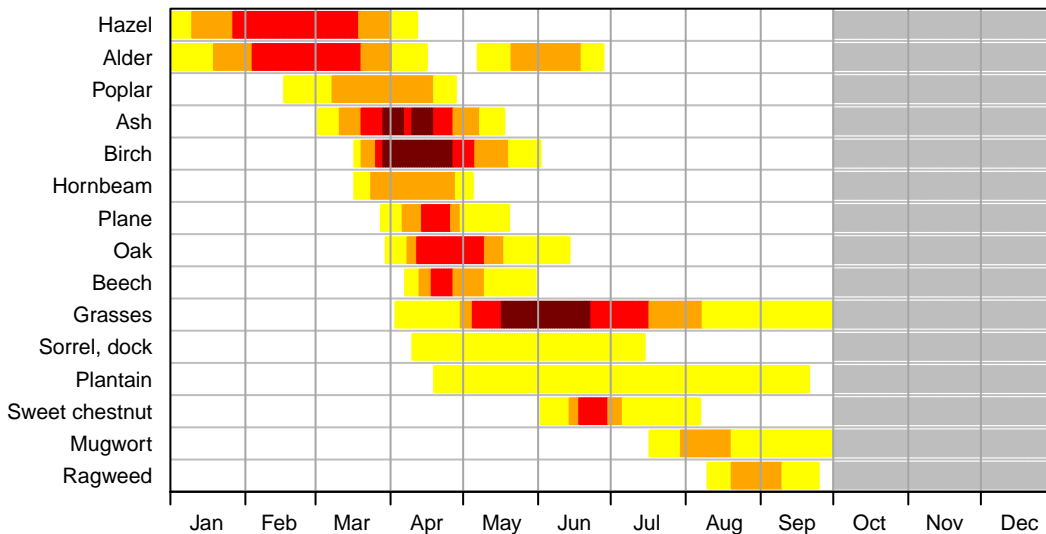

Swiss Confederation

Federal Department of Home Affairs FDHA

Federal Office of Meteorology and Climatology MeteoSwiss

Pollen calendar

Switzerland 2001–2020

low

moderate

high

very high

Pollen trap out of service